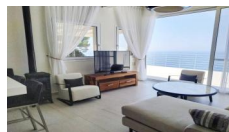

Well-equipped and tastefully decorated, the villa spreads over 3 levels. The upper and entrance levels each host an ensuite bedroom with a shower room. The lower level features the third ...

Open plan

36m²

3

✓

Open plan

✓

A paradisaal setting above the majestic Egremni beach, with breathtaking panoramas and multicolored sunsets

Modern architecture blends with the wild and natural environment. Large sliding glass doors and large windows create a magical atmosphere through the flow of natural light that penetrates all the rooms.

Well-equipped and tastefully decorated, the villa spreads over 3 levels. The upper and entrance levels each host an ensuite bedroom with a shower room. The lower level features the third ensuite bedroom with a shower room and an open-plan living area that opens onto a spacious deck terrace with an infinity pool, a pergola, a poolside sitting area with sunbeds as well and a comfortable outdoor dining area.