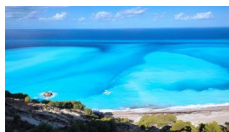

3

✓

Open plan

✓

A paradisaal setting above the majestic Egremni beach, with breathtaking panoramas and multicolored sunsets

Modern architecture blends with the wild and natural environment. Large sliding glass doors and large windows create a magical atmosphere through the flow of natural light that penetrates all the rooms.