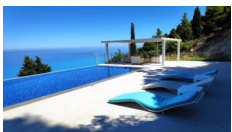

3

✓

Open plan

✓

A paradisaal setting above the majestic Egremni beach, with breathtaking panoramas and multicolored sunsets

Modern architecture blends with the wild and natural environment. Large sliding glass doors and large windows create a magical atmosphere through the flow of natural light that penetrates all the rooms.

Well-equipped and tastefully decorated, the villa spreads over 3 levels. The upper and entrance levels each host an ensuite bedroom with a shower room. The lower level features the third ensuite bedroom with a shower room and an open-plan living area that opens onto a spacious deck terrace with an infinity pool, a pergola, a poolside sitting area with sunbeds as well and a comfortable outdoor dining area.