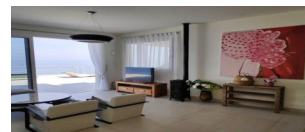

Well-equipped and tastefully decorated, the villa spreads over 3 levels. The upper and entrance levels each host an ensuite bedroom with a shower room. The lower level features the third ...

Open plan

36m²

3

✓

Open plan

✓

A paradisaal setting above the majestic Egremni beach, with breathtaking panoramas and multicolored sunsets

Modern architecture blends with the wild and natural environment. Large sliding glass doors and large windows create a magical atmosphere through the flow of natural light that penetrates all the rooms.

Well-equipped and tastefully decorated, the villa spreads over 3 levels. The upper and entrance levels each host an ensuite bedroom with a shower room. The lower level features the third ensuite bedroom with a shower room and an open-plan living area that opens onto a spacious deck terrace with an infinity pool, a pergola, a poolside sitting area with sunbeds as well and a comfortable outdoor dining area.